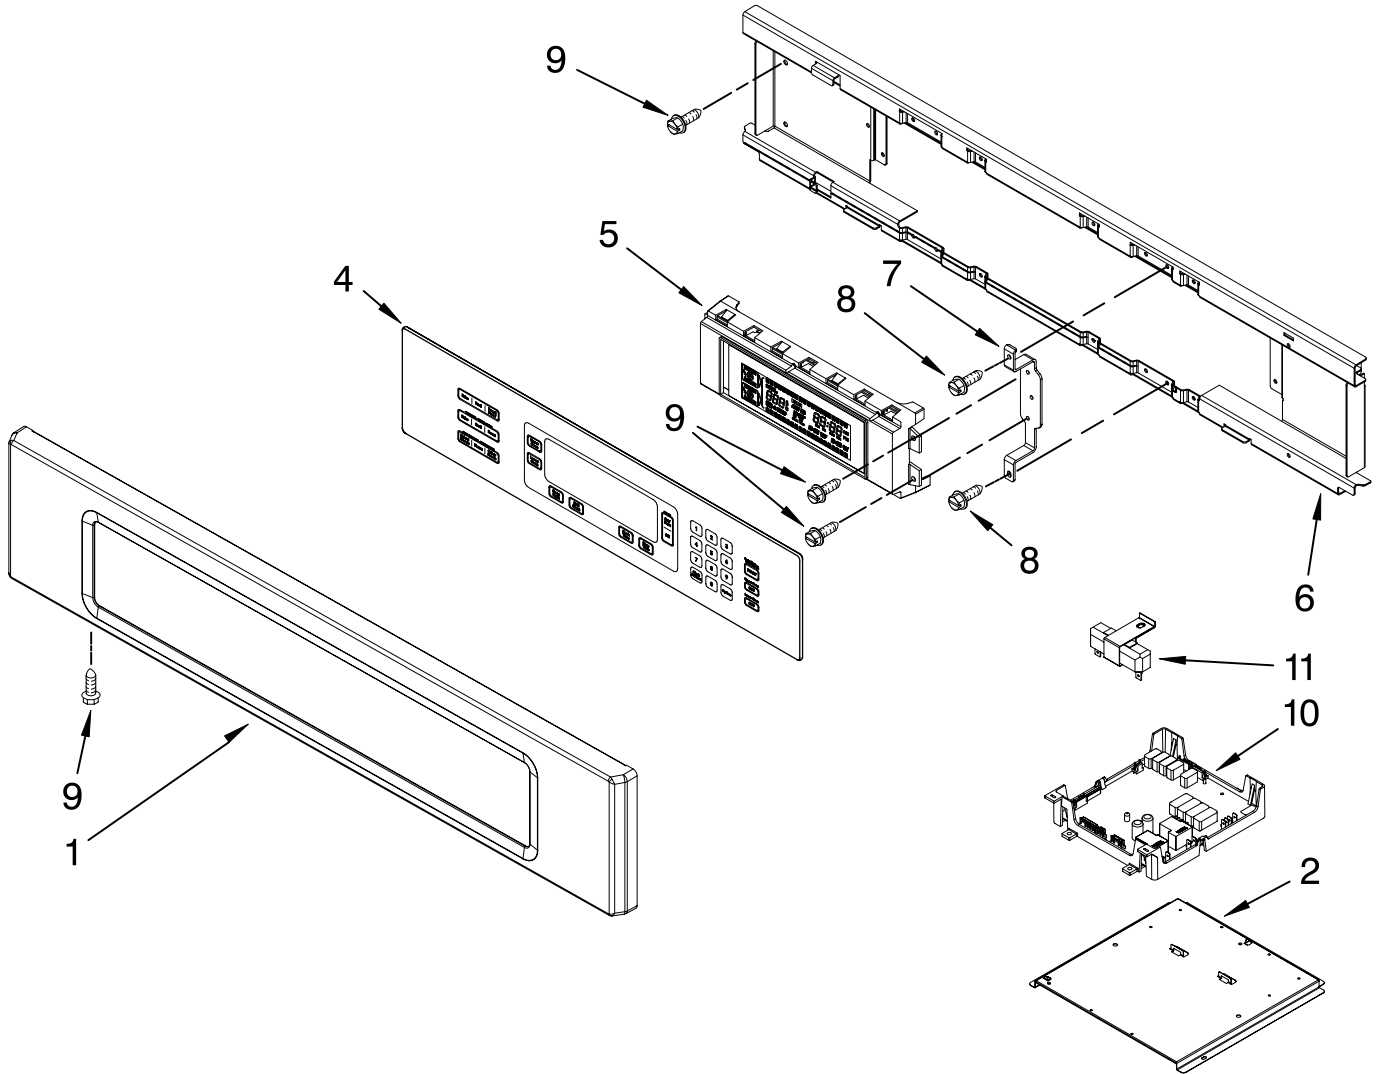

OVEN PARTS

For Models: KEBS277SS03
(Stainless)

27" BUILT-IN ELECTRIC
DOUBLE OVEN
THERMAL CONVECTION

FOR ORDERING INFORMATION REFER TO PARTS PRICE LIST

OVEN PARTS

For Models:KEBS277SSS03
(Stainless)

Illus. No.	Part No.	DESCRIPTION	Illus. No.	Part No.	DESCRIPTION	Illus. No.	Part No.	DESCRIPTION
1		Literature Parts	10	W10169756	Lens, Light	26	8304304	Back, Chassis
	8304336	Installation Instructions	11	W10009940	Oven Light Assembly	27		Liner, Oven (Not serviceable)
	W10162180	Use & Care Guide	12	W10169757	Bulb, Light	28	8304452	Thermal Fuse 105C
		Tech Sheet	13	3400832	Screw (2)	29	W10131825	Sensor
	W10220954	English	14	8304629	Frame, Front	30	8303724	Vent, Center
	W10220955	French	15	8304494	Gasket, Door	31	8303772	Base, Chassis
	8304335	Easy Set Guide	16	3196176	Screw	32	8304478	Retainer, Gasket
		Safer Cooking Tips	17	4449040	Screw	33	8303517	Cover, Back
	9762761	English	18	4449154	Screw	34	W10216231	Trim, Bottom Vent
	W10065852	French	19	4451477	Support, Insulation	35	4448444	Grommet, Mounting Rail
2	W10153090	Bracket, Base	20	4450038	Screw (2)	36	3400893	Screw (12)
3		Hinge Receiver	21		Mounting Rail, Side	37	W10169348	Bracket, Thermostat
	4455606	Right		8303677BL	Right	FOLLOWING PARTS NOT ILLUSTRATED		
	4455605	Left		8303678BL	Left	INSULATION		
4	W10105790	Bumper, Door (2)	22	W10195935	Latch, Mortorized			
5	8303829	Exhaust, Vent Slope	23	4449743	Screw		8303966	Insulation, Wrap
6	W10181198	Divider, Center Vent	24	4449748	Screw		8303968	Insulation, Back
7	W10204469	Top Chassis	25	4455641	Side, Chassis			
8	4449809	Screw						
9	4452158	Tube, Vent						

FOR ORDERING INFORMATION REFER TO PARTS PRICE LIST

CONTROL PANEL PARTS

For Models:KEBS277SSS03

(Stainless)

Illus. No.	Part No.	DESCRIPTION
1	W10216220	Panel, Control
2	8303687	Support, Appliance Manager
4	8304332	Keyboard, Glass Touch
5	W10172472	User Interface
6	8303720	Backer, Control
7	8303887	Bracket, Enclosure (2)
8	4449154	Screw
9	3400832	Screw
10	W10119142	Appliance Manager
11	8304441	Resistor, Drop